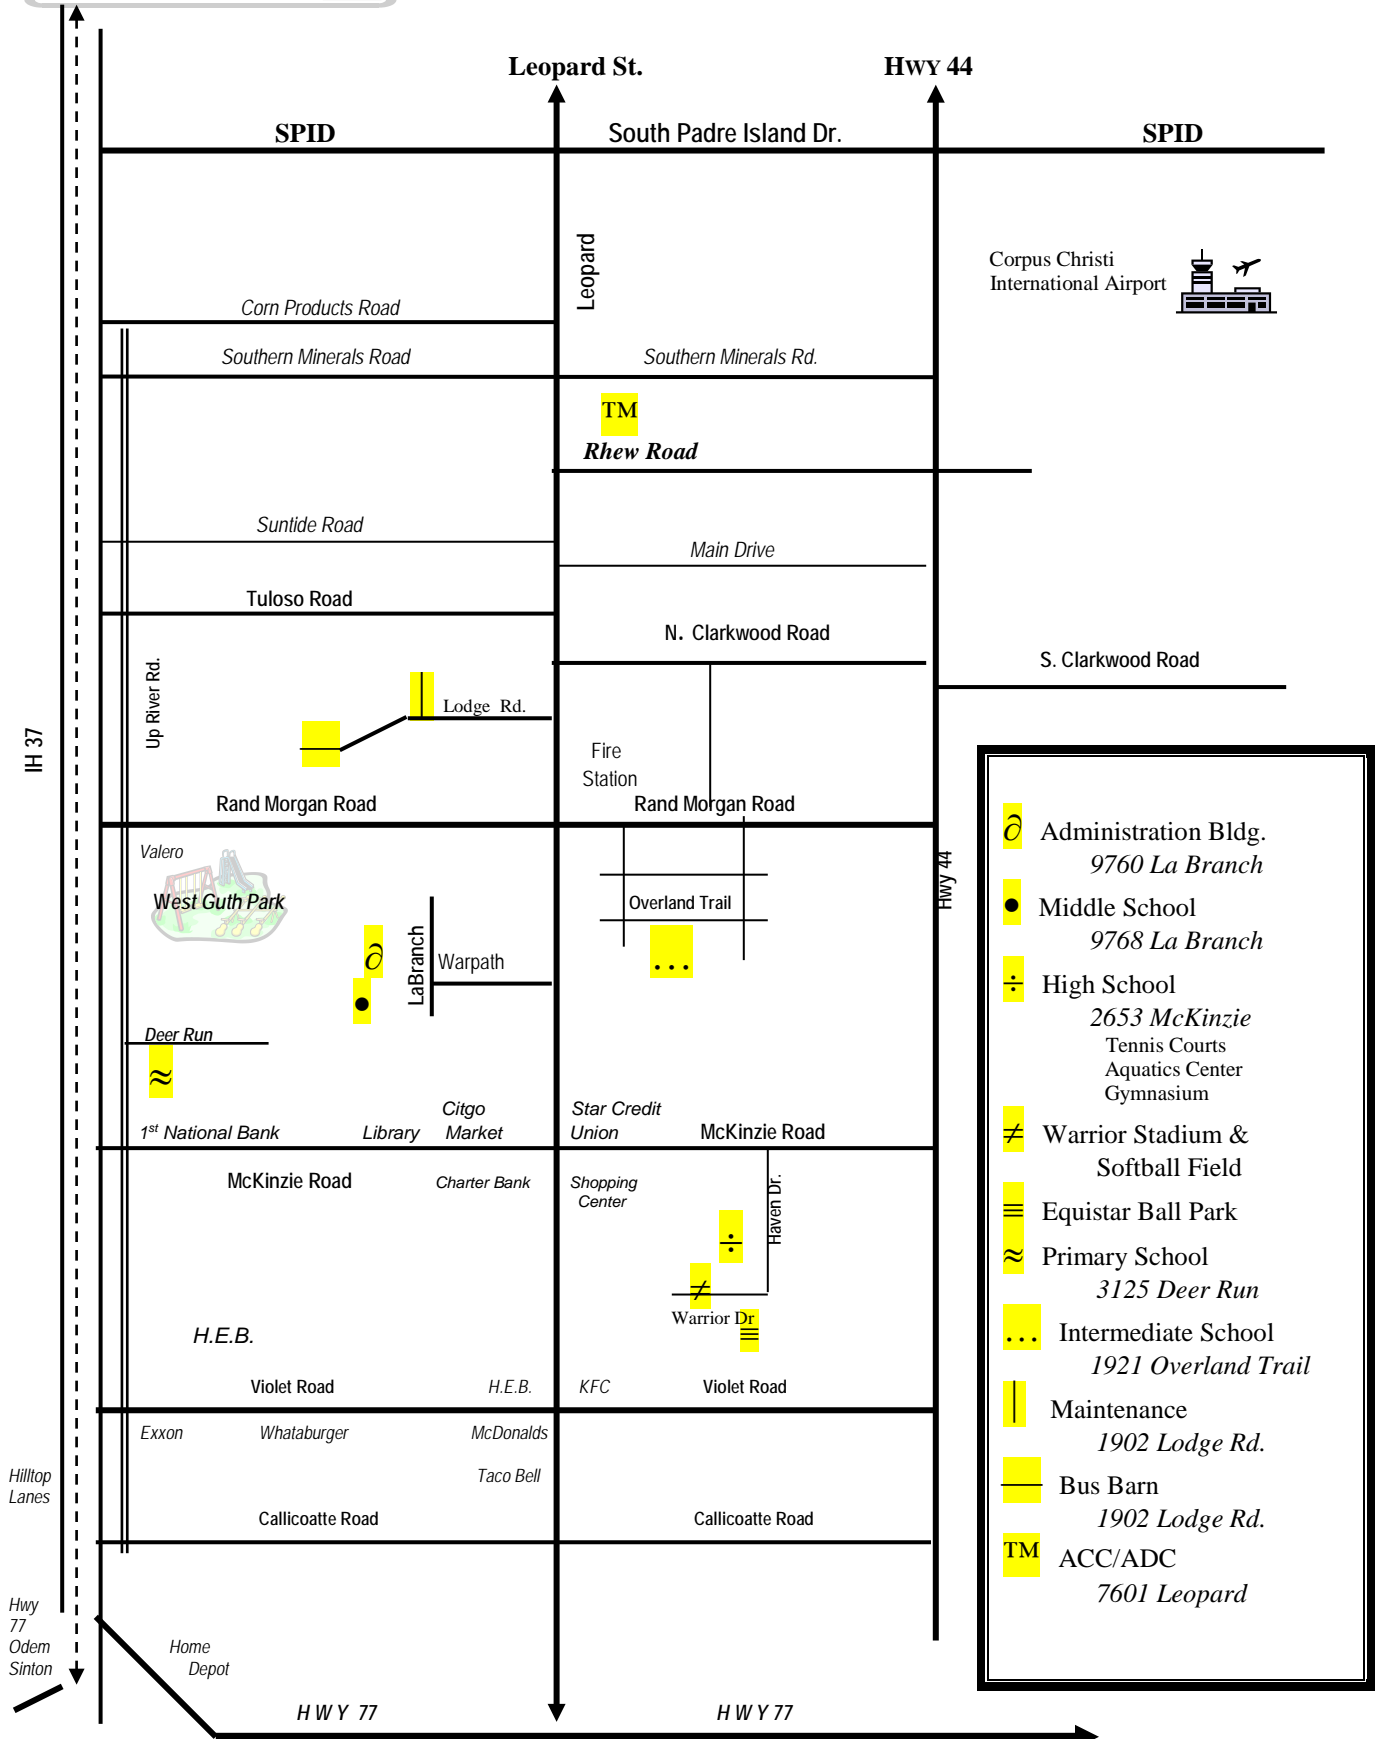

TULOSO-MIDWAY ISD

Campus and Area Map

	Administration Bldg. 9760 La Branch
	Middle School 9768 La Branch
	High School 2653 McKinzie Tennis Courts Aquatics Center Gymnasium
	Warrior Stadium & Softball Field
	Equistar Ball Park
	Primary School 3125 Deer Run
	Intermediate School 1921 Overland Trail
	Maintenance 1902 Lodge Rd.
	Bus Barn 1902 Lodge Rd.
	ACC/ADC 7601 Leopard